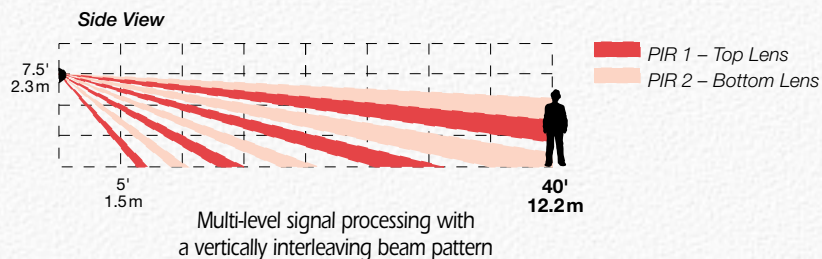

Multi-Level Dual PIR Lens