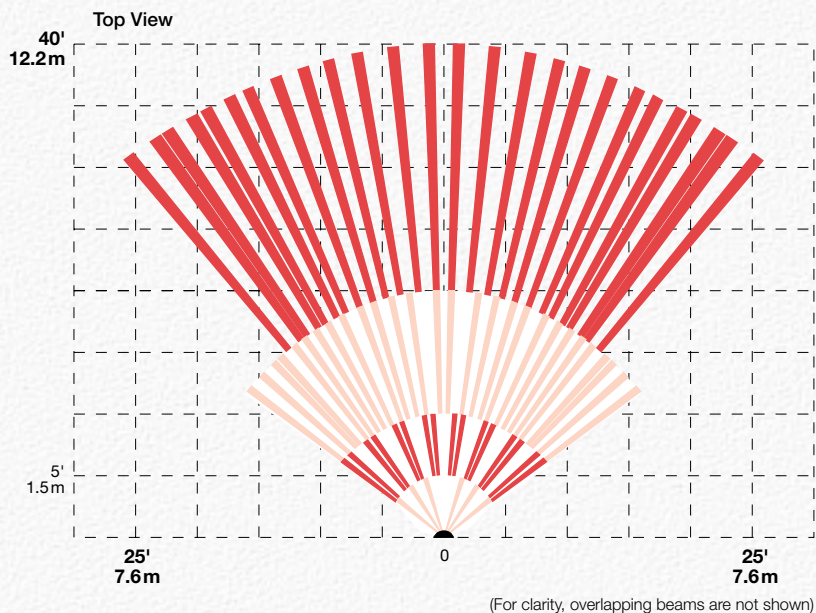

Multi-Level Dual PIR Lens